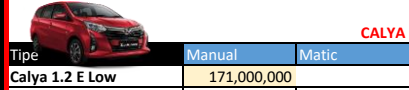

Penjualan | Service | Body & Paint | Trade in

MPV (Multi Purpose Vehicle)

AVANZA

Avanza Series	Manual	Matic
Avanza E 1.3	243,000,000	258,000,000
Avanza G 1.5	267,000,000	281,000,000
Avanza G 1.5 TSS	-	308,000,000
Veloz Series	Std Color	Prem Color
Veloz 1.5 MT	298,000,000	300,000,000
Veloz 1.5 CVT	313,000,000	315,000,000
Veloz 1.5 Q	322,000,000	324,000,000
Veloz 1.5 Q TSS	345,000,000	347,000,000

CALYA

Type	Manual	Matic
Calya 1.2 E Low	171,000,000	-
Calya 1.2 E Non Abs	173,000,000	-
Calya 1.2 E	177,000,000	-
Calya 1.2 G	182,000,000	196,000,000

INNOVA ZENIX

NEW!

Type	Price
Innova Zenix G CVT	431,000,000
Innova Zenix G CVT Prem Color	434,000,000
Innova Zenix V CVT	478,000,000
Innova Zenix V CVT Prem Color	481,000,000
Innova Zenix G HV CVT	473,000,000
Innova Zenix G HV CVT Prem Color	476,000,000
Innova Zenix V HV CVT	548,000,000
Innova Zenix V HV CVT Prem Color	551,000,000
Innova Zenix Q HV CVT TSS	627,000,000
Innova Zenix Q HV CVT TSS Prem Color	630,000,000

Reborn	Price
Innova Reborn G 2.0 MT	383,000,000
Innova Reborn G 2.4 MT	418,000,000
Innova Reborn G 2.4 AT	436,000,000

VOXY	Std Color	Prem Color
Voxy	611,000,000	614,000,000

1-Jun-23

SIENTA

Type	Manual	Matic
Sienta 1.5 V	-	342,000,000
Sienta Welcab	-	-
Sienta 1.5 Q	-	362,000,000