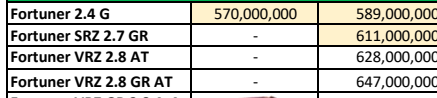

CROSS

Type	Manual	Matic
Fortuner 2.4 G	570,000,000	589,000,000
Fortuner SRZ 2.7 GR	-	611,000,000
Fortuner VRZ 2.8 AT	-	628,000,000
Fortuner VRZ 2.8 GR AT	-	647,000,000
Fortuner VRZ GR 2.8 4x4	-	-

LC300

Type	Matic	Price
Land Cruiser 300 VX-R 4x4 AT	-	2,508,000,000
Land Cruiser 300 GR-S 4x4 AT	-	2,559,000,000