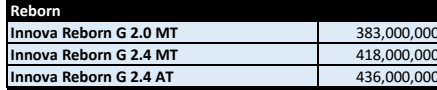

CALYA

Type	Manual	Matic
Calya 1.2 E Low	171,000,000	-
Calya 1.2 E Non Abs	173,000,000	-
Calya 1.2 E	177,000,000	-
Calya 1.2 G	182,000,000	196,000,000

INNOVA ZENIX

NEW!

Type	Price
Innova Zenix G CVT	431,000,000
Innova Zenix G CVT Prem Color	434,000,000
Innova Zenix V CVT	478,000,000
Innova Zenix V CVT Prem Color	481,000,000
Innova Zenix G HV CVT	473,000,000
Innova Zenix G HV CVT Prem Color	476,000,000
Innova Zenix V HV CVT	548,000,000
Innova Zenix V HV CVT Prem Color	551,000,000
Innova Zenix Q HV CVT TSS	627,000,000
Innova Zenix Q HV CVT TSS Prem Color	630,000,000

Reborn	Price
Innova Reborn G 2.0 MT	383,000,000
Innova Reborn G 2.4 MT	418,000,000
Innova Reborn G 2.4 AT	436,000,000

VOXY	Std Color	Prem Color
Voxy	611,000,000	614,000,000

1-Jun-23

SIENTA

Type	Manual	Matic
Sienta 1.5 V	-	342,000,000
Sienta Welcab	-	-
Sienta 1.5 Q	-	362,000,000

ALPHARD

Alphard Series	Std Color	Prem Color
Alphard 2.5 X	-	-
Alphard 2.5 G	1,414,000,000	1,417,000,000
Alphard 3.5 Q	-	-
Vellfire Series	Std Color	Prem Color
Vellfire 2.5 G	1,426,000,000	1,429,000,000

SUV (Sport Utility Vehicle)

RUSH

Type	Manual	Matic
Rush 1.5 G	295,000,000	307,000,000
Rush 1.5 GR	307,000,000	318,000,000

CROSS

Type	Std Color	Prem Color
Cross HV 1.8 AT	573,000,000	576,000,000
Cross HV GR-S AT	613,000,000	-
Cross HV GR-S AT Dual	617,000,000	618,000,000